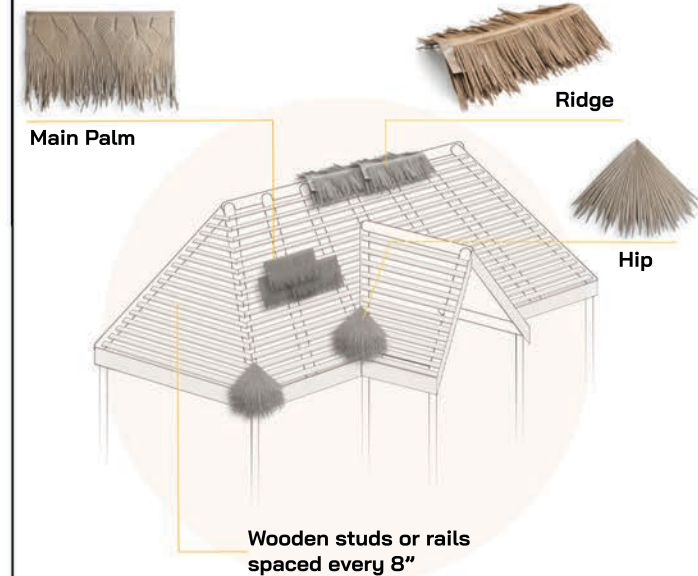

Synthetic Palm
39" X 26"

Synthetic Ridge
39" X 19"

Synthetic hip
33" X 26"

Top Cone Parasol
26" X 26"

Hurricane hooks
Prevent palm from
lifting in high winds

Rails with removable hooks
120" X 1' X 1'
The rails replaces the
horizontal wooden studs

- 1: Hook that attaches to the horizontal wooden studs.
- 2: Removable hook that clips onto the rails.

Exopalm

561-332-5598

info@exopalm.com

www.exopalm.com

Different models for different structures :

The different palm models are easier to install on different roof structures, with a beautiful installation effect.

Moorea / Tropica Synthetic Thatch

The most natural synthetic palm

APPLICATION SCENARIO

Resorts

Hotels

Gardens

Zoos

Theme Parks